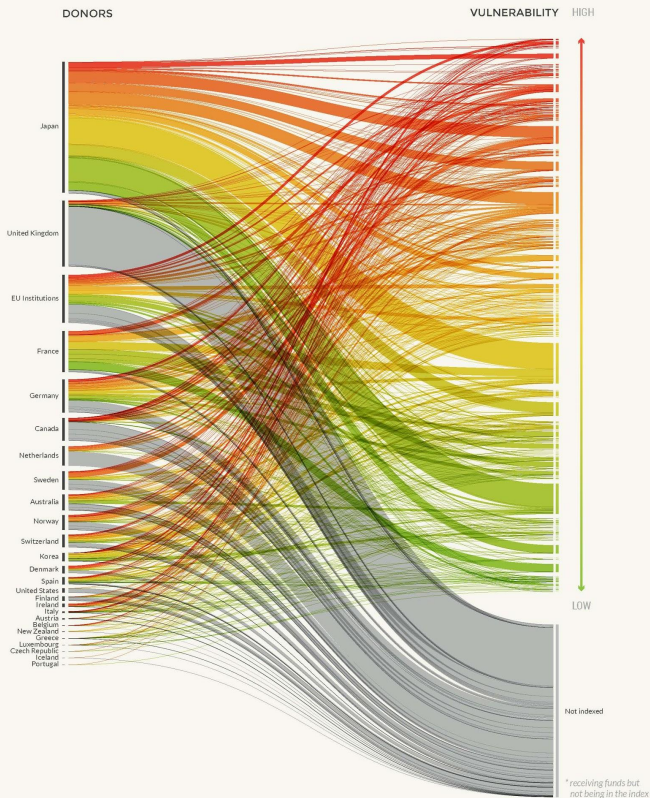

CORRELATION DONORS-INDEXES BILATERAL FUNDS GAIN INDEX

**COPING WITH
VULNERABILITY
TO CLIMATE CHANGE**
AMSTERDAM, 24-28 MARCH 2014

www.emapsproject.com