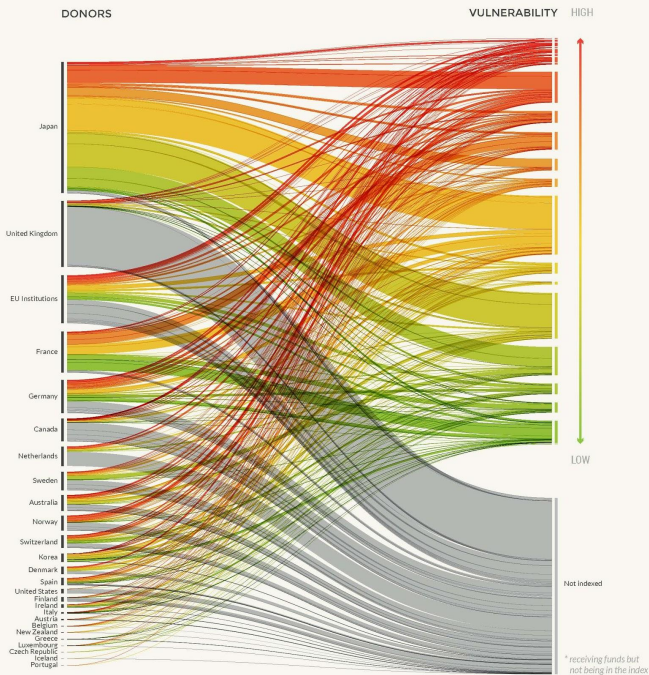

CORRELATION DONORS-INDEXES BILATERAL FUNDS DARA INDEX

**COPING WITH
VULNERABILITY
TO CLIMATE CHANGE**
AMSTERDAM, 24-28 MARCH 2014

www.emapsproject.com