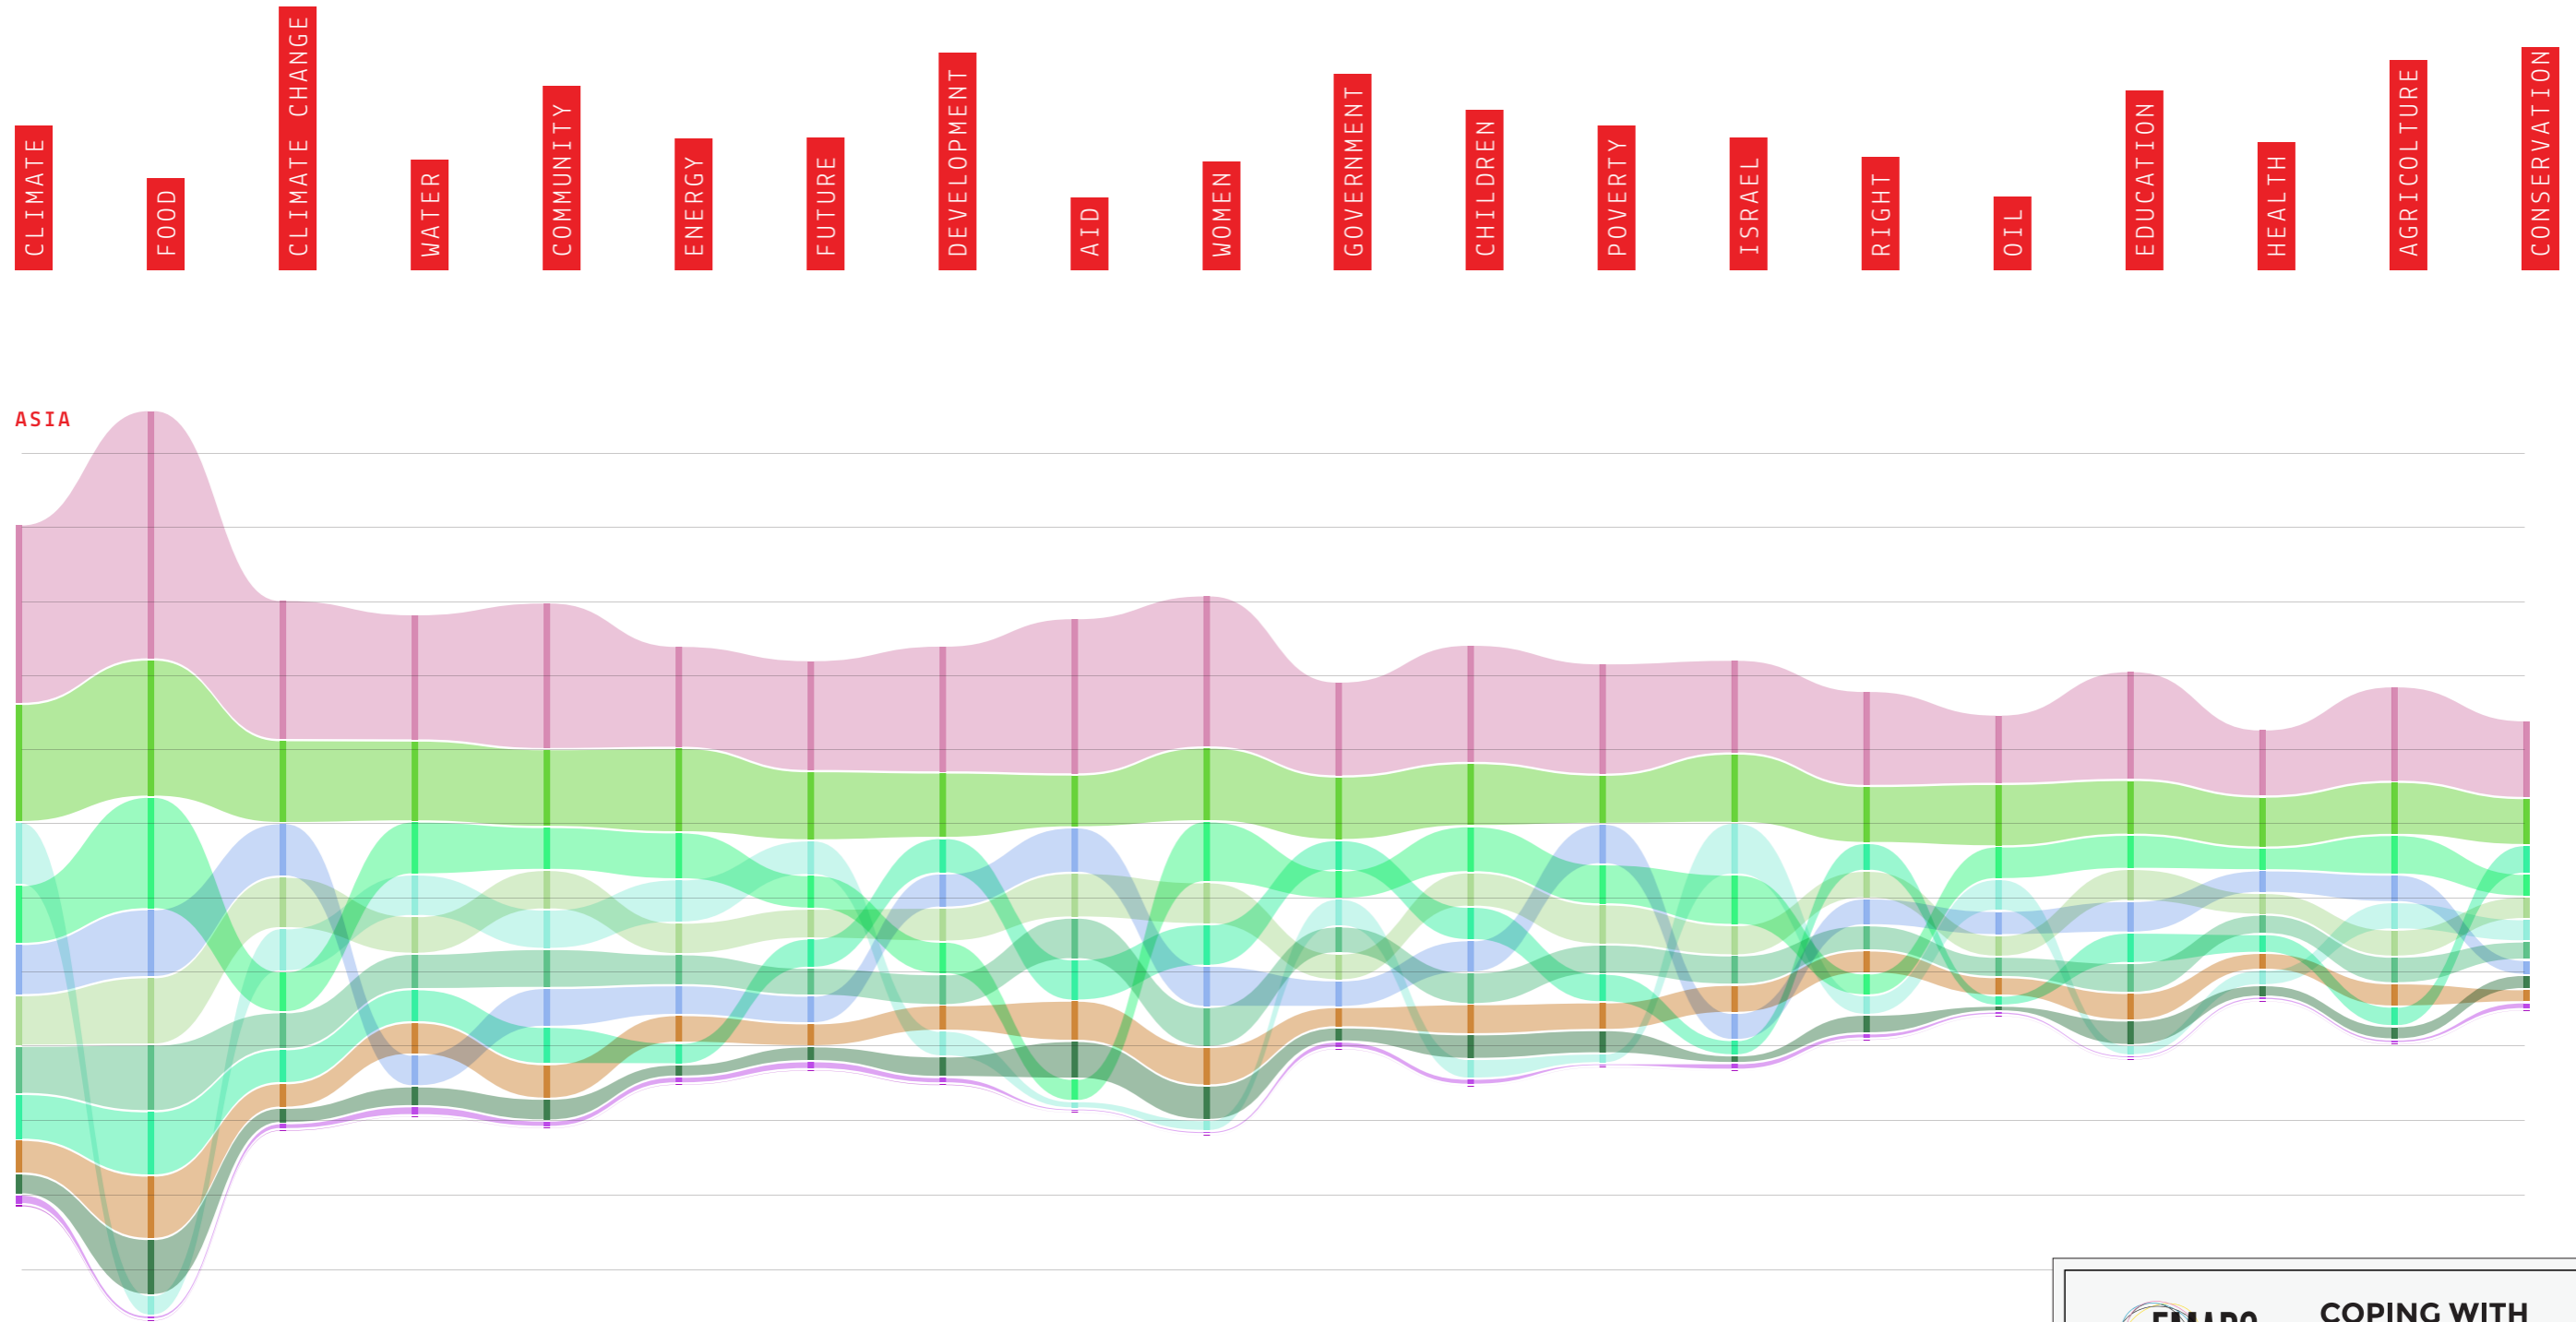

ISSUES PER NGO'S TARGETED CONTINENTS

LEGENDA

 ASIA	 NORTH AMERICA	 AUSTRALIA/ASIA	 THE POLES	 AFRICA
 EUROPE	 EUROPE/ASIA	 AFRICA/ASIA	 SOUTH AMERICA	 NORTH & SOUTH AMERICA

COPING WITH VULNERABILITY TO CLIMATE CHANGE

AMSTERDAM, 24-28 MARCH 2014

www.emapsproject.com

A list of 74 NGO websites was created based on shared members between the Climate Action Network and TCKTCKTCK. Searching manually through the NGO's missions and agendas delivered 279 issues. By testing the resonance of the issues, an issue agenda with main issues, sub-issues and main actors was created. This map shows where the main issues resonate most based on the targeted continents by the NGOs.

MAPPERS:

Cristel Kolopaking, UvA	Kristina John, UvA
Emilio Patuzzo, Politecnico di Milano	Niklas Johannes, UvA
Erik Borra, UvA	

PROJECT 3